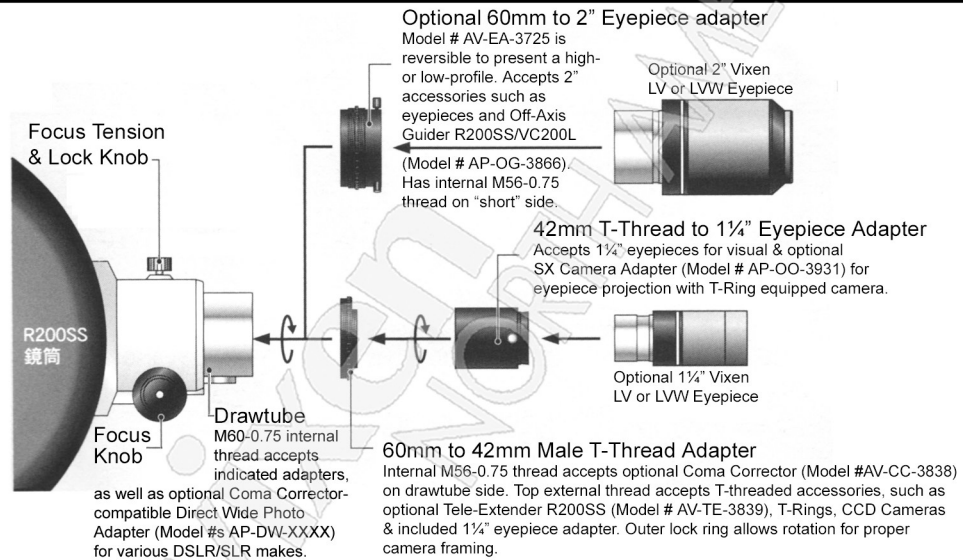

R200SS OTA SX-Trim Drawtube Accessories

For information visit www.VixenAmerica.com or call between 9 a.m. and 5 p.m. ET Monday through Friday: 845 469 8660
Copyright © 2004 Vixen North America, 32 Elkay Dr., Chester, NY 10918. All rights reserved.