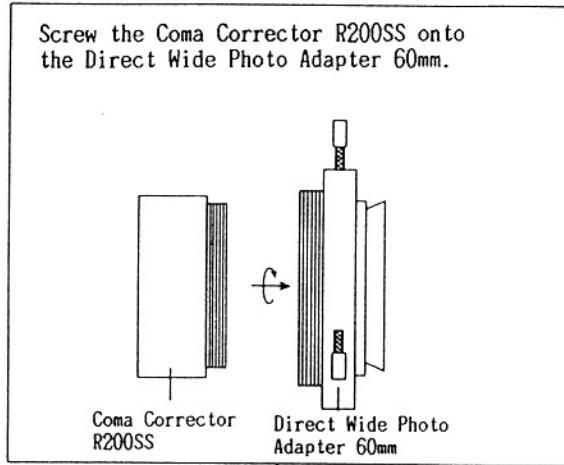

DIRECT WIDE PHOTO ADAPTER 60MM

This photo adapter can be used on R200SS and VC200L telescopes.

1. Attaching to the R200SS telescope

Not only an optional T-Ring but also an optional Coma Corrector R200SS is required to be used with this photo adapter.

Attach the T-Ring to the Direct Wide Photo Adapter 60mm and lock it with the setscrews.

2. Attaching to the VC200L telescope

Attach the T-Ring to the Direct Wide Photo Adapter 60mm and lock it with the setscrews.