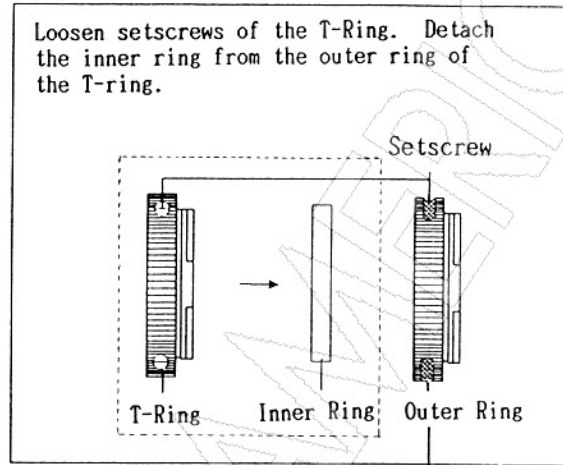

DIRECT WIDE PHOTO ADAPTER 60MM

This photo adapter can be used on R200SS and VC200L telescopes.

1. Attaching to the R200SS telescope

Not only an optional T-Ring but also an optional Coma Corrector R200SS is required to be used with this photo adapter.

Attach the T-Ring to the Direct Wide Photo Adapter 60mm and lock it with the setscrews.

2. Attaching to the VC200L telescope

Attach the T-Ring to the Direct Wide Photo Adapter 60mm and lock it with the setscrews.