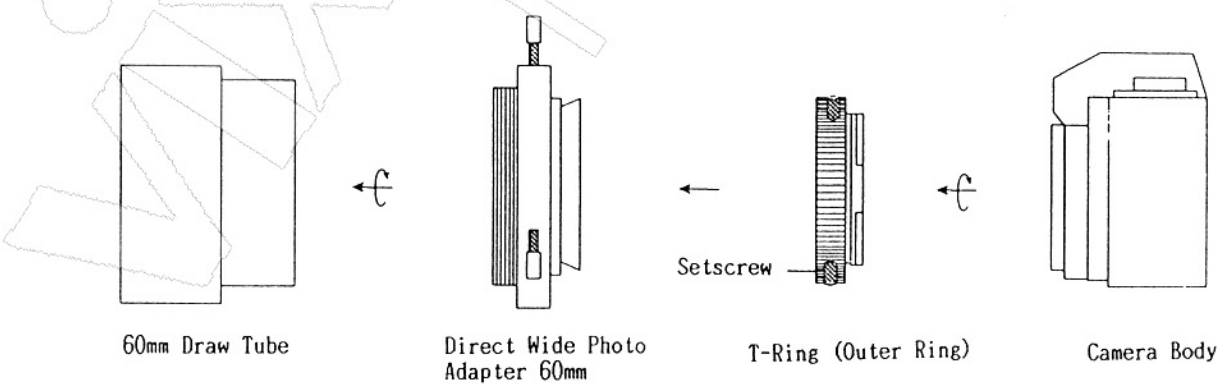

DIRECT WIDE PHOTO ADAPTER 60MM

This photo adapter can be used on R200SS and VC200L telescopes.

1. Attaching to the R200SS telescope

Not only an optional T-Ring but also an optional Coma Corrector R200SS is required to be used with this photo adapter.

Attach the T-Ring to the Direct Wide Photo Adapter 60mm and lock it with the setscrews.

2. Attaching to the VC200L telescope

Attach the T-Ring to the Direct Wide Photo Adapter 60mm and lock it with the setscrews.