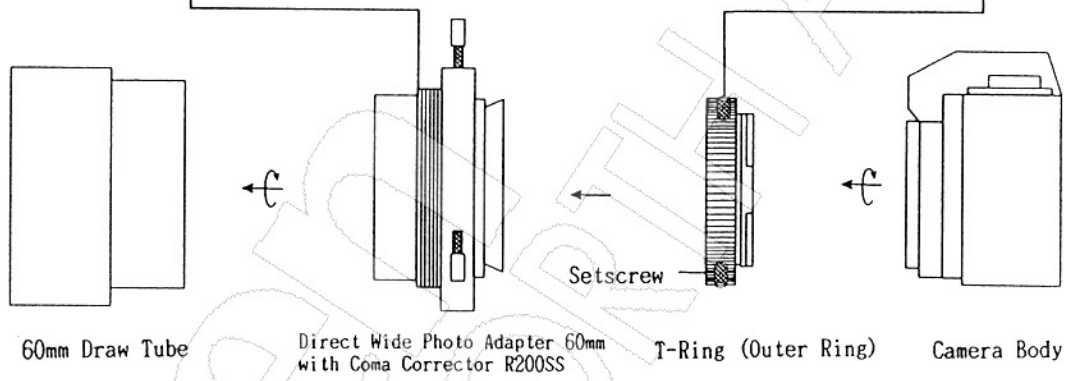

DIRECT WIDE PHOTO ADAPTER 60MM

This photo adapter can be used on R200SS and VC200L telescopes.

1. Attaching to the R200SS telescope

Not only an optional T-Ring but also an optional Coma Corrector R200SS is required to be used with this photo adapter.

Attach the T-Ring to the Direct Wide Photo Adapter 60mm and lock it with the setscrews.

2. Attaching to the VC200L telescope

Attach the T-Ring to the Direct Wide Photo Adapter 60mm and lock it with the setscrews.